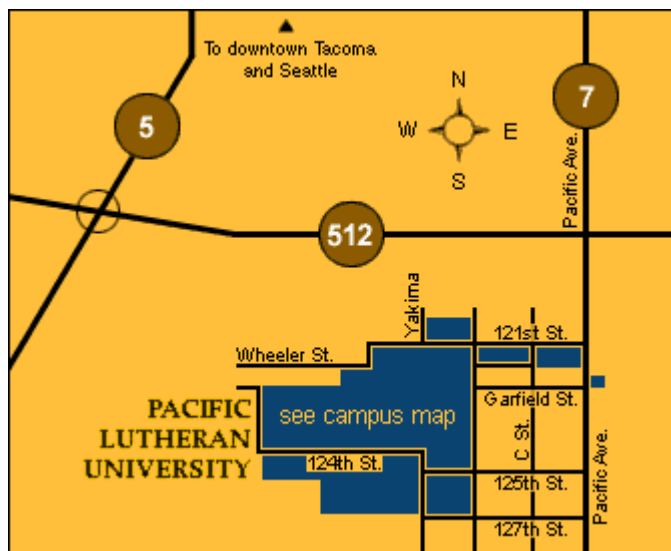

Driving Directions To:
Pacific Lutheran University
12180 Park Ave S.
Tacoma, WA 98447

Pacific Lutheran University is located seven miles south of downtown Tacoma Washington, at the intersection of Garfield Street S. and Park Avenue S.

(See next page for Campus Map)

Hauge Administration Building - Building 13 on Campus Map
Xavier Hall - Building 22 on Campus Map

From Interstate 5

1. Take exit 127 off Interstate 5 and head east on Highway 512
2. Continue on 512 for approximately 2 miles to Pacific Avenue S. (Parkland-Spanaway exit)
3. Turn right (south) on Pacific Avenue S.
4. Turn right on 121st
5. Turn left in to Park Ave S

Parking

The nearest parking lots to the Hauge Administration Building and Xavier Hall are on the corner of Wheeler and Park Ave (Across from the PLU Library) and on the corner of 122nd & Park Ave (Across from the University Center).

Morken Center for Learning & Technology - Building 31 on Campus Map

From Interstate 5

1. Take exit 127 off Interstate 5 and head east on Highway 512
2. Continue on 512 for approximately 2 miles to Pacific Avenue S. (Parkland-Spanaway exit)
3. Turn right (south) on Pacific Avenue S.
4. Turn right on 125th Street
5. Turn right at the end of the road onto Yakima Ave S
6. Follow the road around and take the first right at 10th Ave S