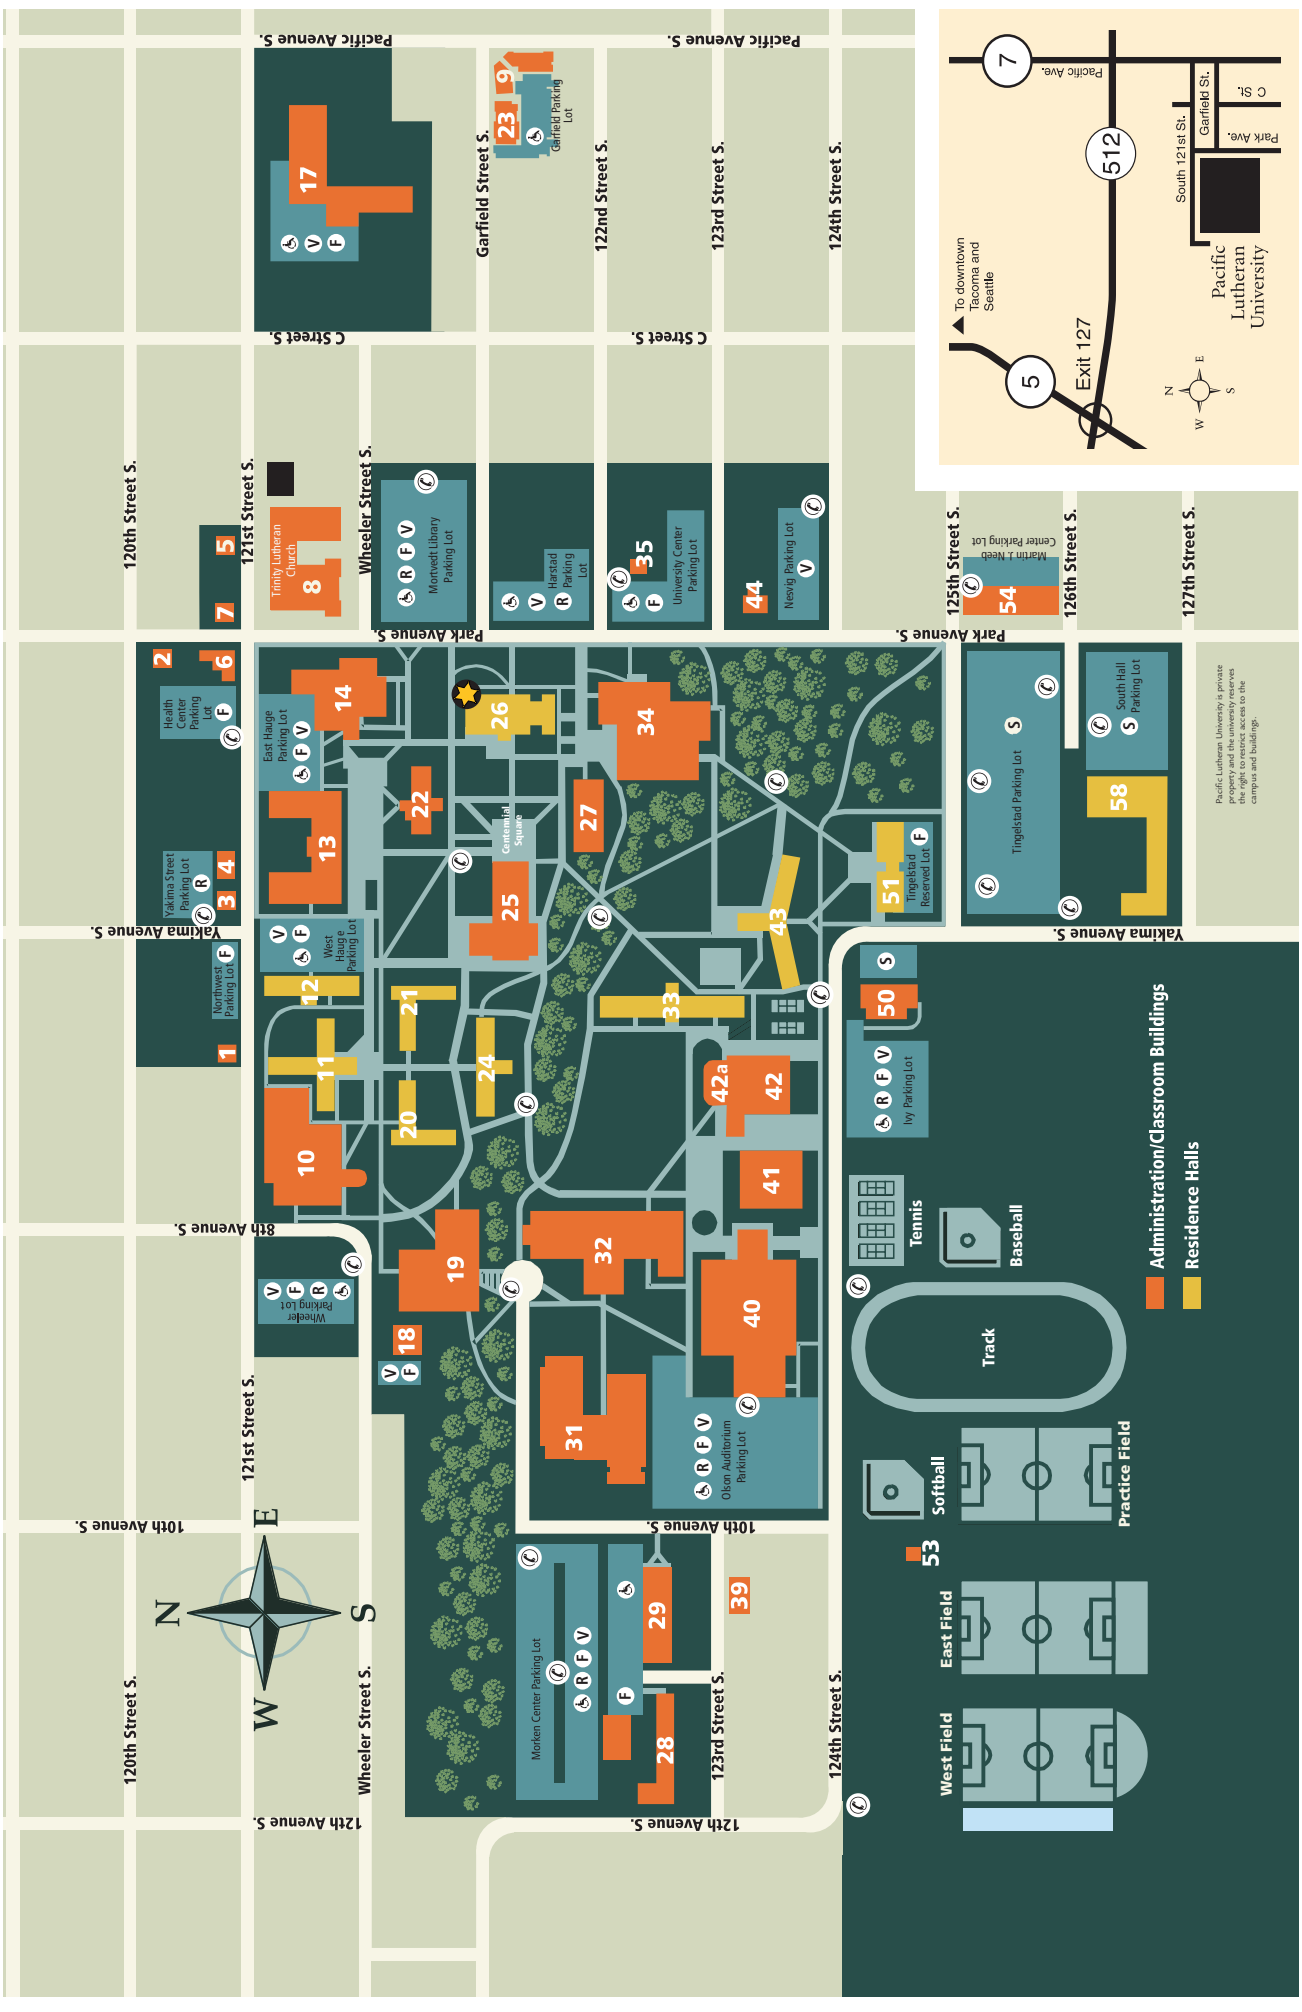

Legend

- Campus Safety
- Accessible Parking
- Visitor Parking by Permit
- Reserved Student Parking
- Reserved Faculty/Admin./Staff Parking
- Special Permit Parking
- Emergency Phones

Visitor parking by permit only. All visitors must obtain a visitor parking permit at Campus Safety located in the basement at the north end of Harstad Hall. Reserved parking slots may be used by visitors during non-working hours (5 p.m.–7 a.m.) and on weekends (some 24 hr. exceptions are indicated by signs). If you plan an extended visit, you must obtain a temporary permit from Campus Safety.

Building Legend	
Anderson University Center	34
Blomquist House	3
Columbia Center.....	50
Development & University Relations	54
East Campus – PLU Community Outreach ...	17
Eastvold Auditorium.....	25
Facilities Management	28
Foss Residence Hall	33
Garfield Book Company at PLU	23
Harstad Residence Hall	26
Hauge Administration Building	13
Health Center	6
Hinderlie Residence Hall	24
Hong Residence Hall	21
Human Resource Services.....	35
Ingram Hall.....	10
Keck Observatory	53
Kreidler Residence Hall	20
Lagerquist Concert Hall.....	19