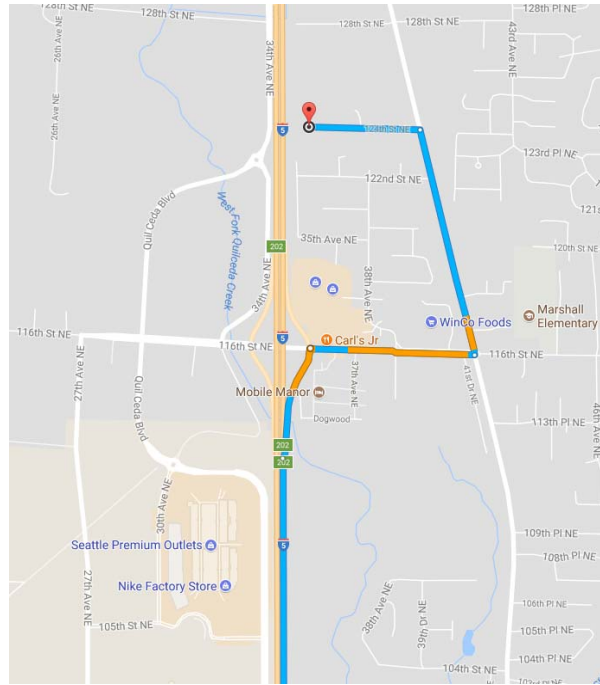

*Driving Directions To:*  
**CITC Marysville**  
**3506 124th St. NE**  
**Marysville, WA 98271**

**I-5 NORTHBOUND**

Follow I-5 N to 116th St NE in Marysville.  
Take exit 202 for 116th St NE

Turn right onto 116th St NE

Use the left 2 lanes to turn left onto Old  
Highway 99/Smokey Point Blvd/State  
Ave

Turn left onto 124th St NE

**I-5 SOUTHBOUND**

Follow I-5 S to 116th St NE in Stimson  
Crossing.

Take exit 202 from I-5 S

Turn left onto 116th St NE

Use the left 2 lanes to turn left onto Old  
Highway 99/Smokey Point Blvd/State  
Ave

Turn left onto 124th St NE